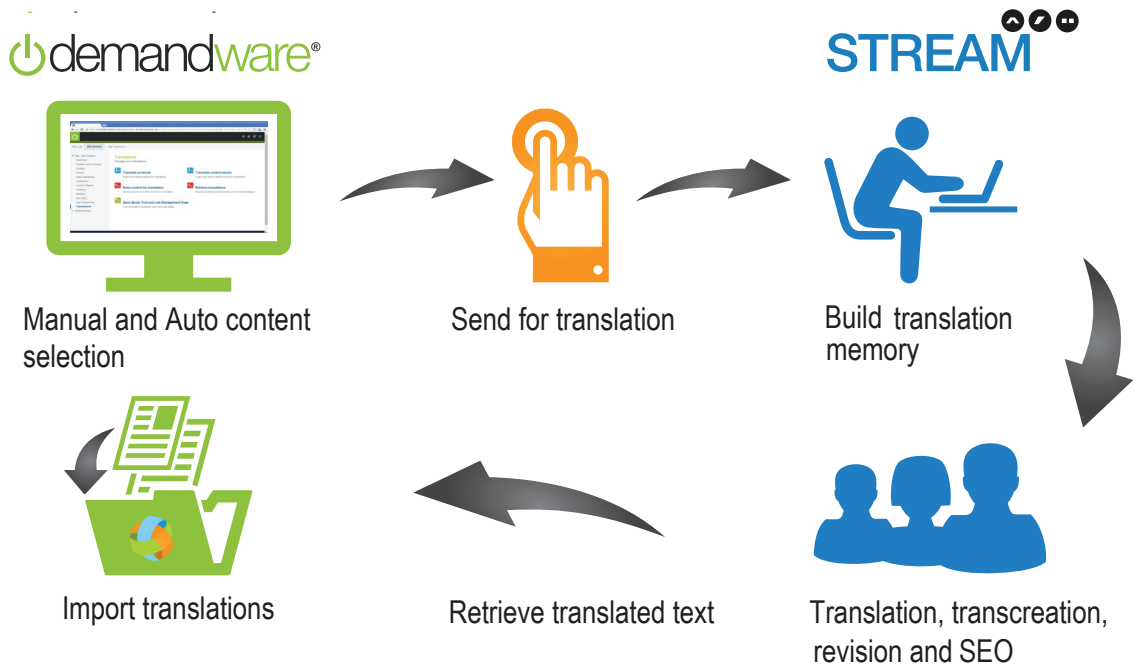

The Language Cartridge enables seamless integration with Demandware and STREAM, TranslateMedia's translation management system. The technology can be integrated in minutes and extends the Demandware Business Manager with its own translation interface. It provides a fast, secure system to manage multiple sites across different markets and languages. The Language Cartridge is available to download on the Demandware LINK Marketplace.

EASY TO USE

- Fully documented API and user manuals
- Initiate translations at the click of a button
- Integrate translations into your existing workflow

SECURE

- Secure platform with the latest SSL encryption
- Quick access to a powerful quotation and project management system

COST EFFICIENT

- No upfront costs for infrastructure, development or maintenance
- Significant cost savings from our advanced Translation Memory technology

The Language Cartridge: How it works

The Language Cartridge provides a solution that enables Demandware clients to select products and other digital assets and deliver them for translation directly from within the Demandware Business Manager.