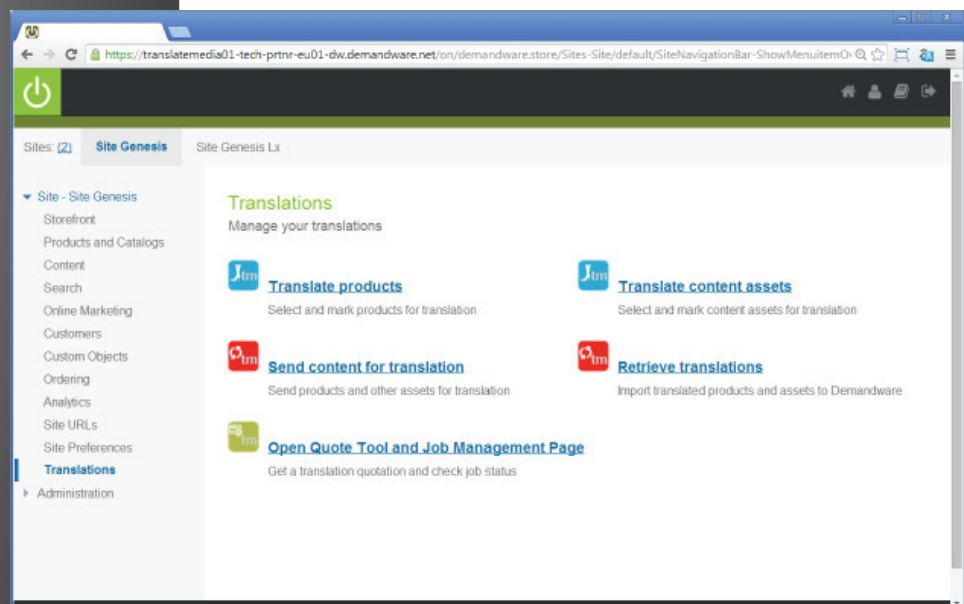

COST EFFICIENT

- No upfront costs for infrastructure, development or maintenance
- Significant cost savings from our advanced Translation Memory technology